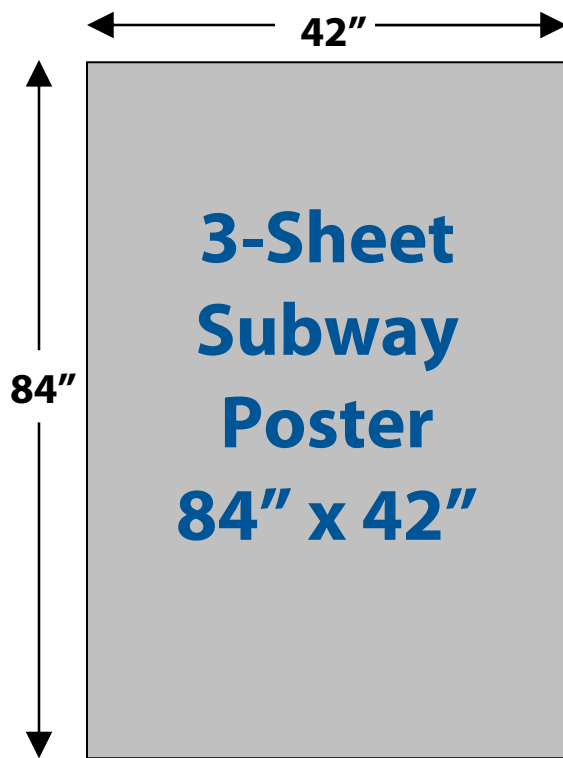

3-Sheet Subway Poster Art

Final Size	Height	Width
Production Size	84"	42"
Mechanical Size	21"	10.5"

Art Submission Requirements:

Accepted File Types – in order of preferred type

1. Adobe Photoshop (Mac or PC)
2. Adobe Illustrator (Mac or PC)
3. Adobe InDesign (Mac or PC)
4. Quark (Mac or PC)
5. Freehand (Mac or PC)
6. Corel Draw (PC only)

Please build your file to at ¼ scale at 360 dpi resolution for optimal output.

It is not necessary to provide bleed in your artwork. We will add bleed as necessary to your files. However, please consider giving your critical elements a comfortable margin from the edge. Also, please do not add rule lines or any additional information to the file that you do not want to print on your final poster.
